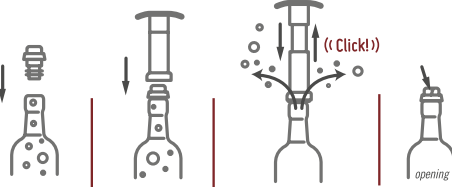

BATTERIES  
 not included

**FIC 002**  
**ELECTRIC WINE PRESERVER**  
*With Rechargeable Base & 2 Stoppers*

rechargeable

**FIC 002 AC**  
**2 STOPPERS SET**  
 12 pcs / Box

**NEW**

SOUND INDICATOR  
(Click!)