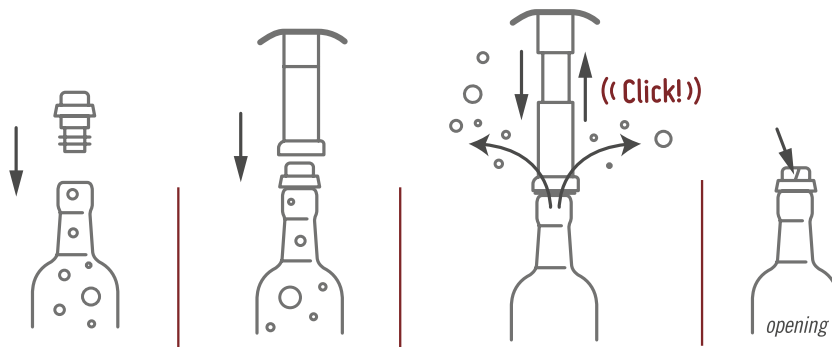

NEW ITEMS

· PATENTED PRODUCTS ·