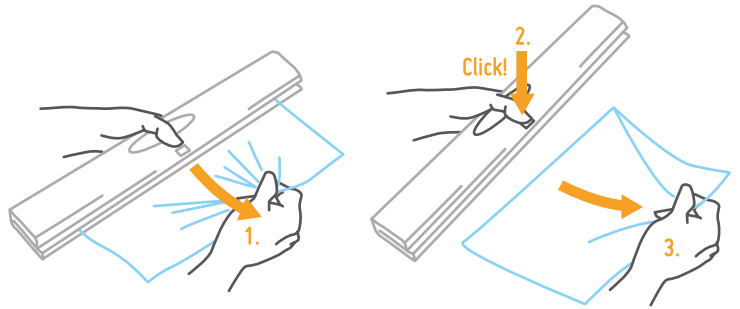

FIH 1254
WRAP CUTTER
CLING WRAP, ALU-FOIL & BAKING PAPER
12 pcs / Box

FIH 1255
WRAP CUTTER
CLING WRAP, ALU-FOIL & BAKING PAPER
12 pcs / Box