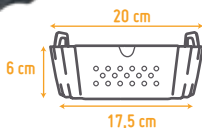

FIH 1175
REUSABLE AIR FRYER SILICONE TRAY
3,5L TO 6,5L AIR FRYERS
12 pcs / Box