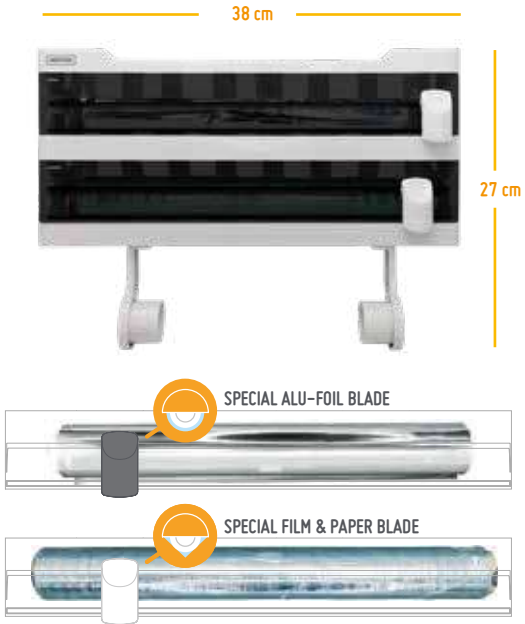

FIH 1256
KITCHEN ROLL DISPENSER
WITH SPICES RACK
6 pcs / Box

* SPICES BOTTLES NOT INCLUDED