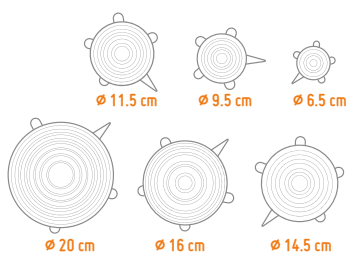

FIH 795
UNIVERSAL SILICONE COVERS
 STRETCH TO FIT ANY CONTAINER
 12 pcs / Box

6 pcs

GLASS CANISTER WITH BAMBOO LID
 12 pcs / Box

GLASS CANISTER WITH BAMBOO LID
 12 pcs / Box

GLASS FOOD STORAGE WITH BAMBOO LID
 12 pcs / Box