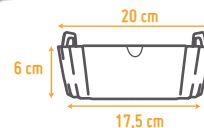

FIH 1201
REUSABLE AIR FRYER SILICONE TRAY
3,5L TO 6,5L AIR FRYERS
12 pcs / Box