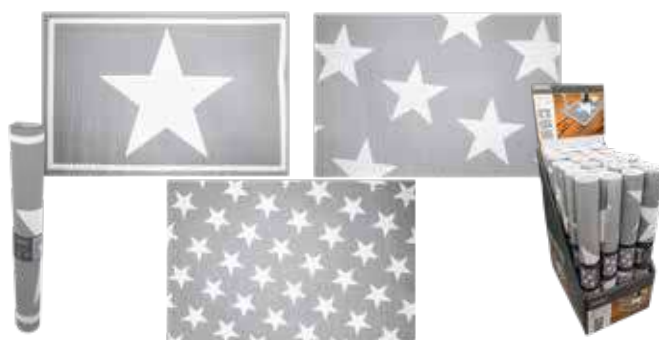

FIH 373
TABLE MATT
3 MODELS ASSORTED
24 pcs / DISPLAY

45 x 30.5 cm