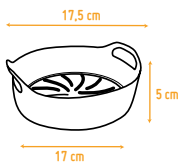

FIH 1240
PASTA SPOON

FIH 1241
SPOON

FIH 1242
LADLE SPOON

FIH 1243
TURNER

FIH 1244
SLOTTED TURNER

FIH 1245
SKIMMER

AIR FRYER

Easy to clean, hand & washing machine
 Temperature range: -40°C to 240°C
 Food Grade Silicone
 Non Stick
 Reusable