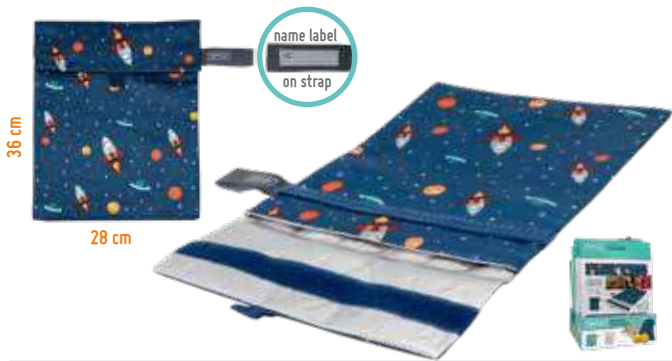

FIH 1170
INSULATED LUNCH BAG
12 pcs / DISPLAY

name label inside

EASY CLEAN