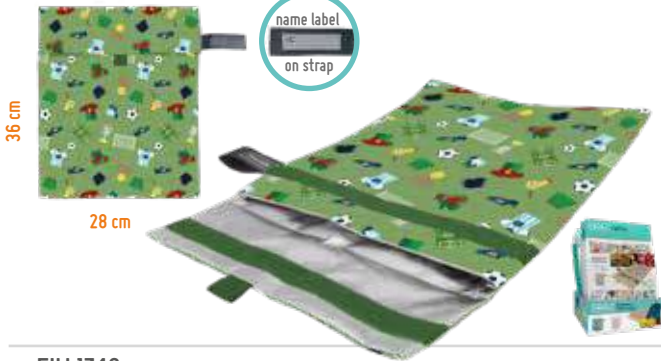

NEW

FIH 1346
INSULATED LUNCH BAG
12 pcs / DISPLAY